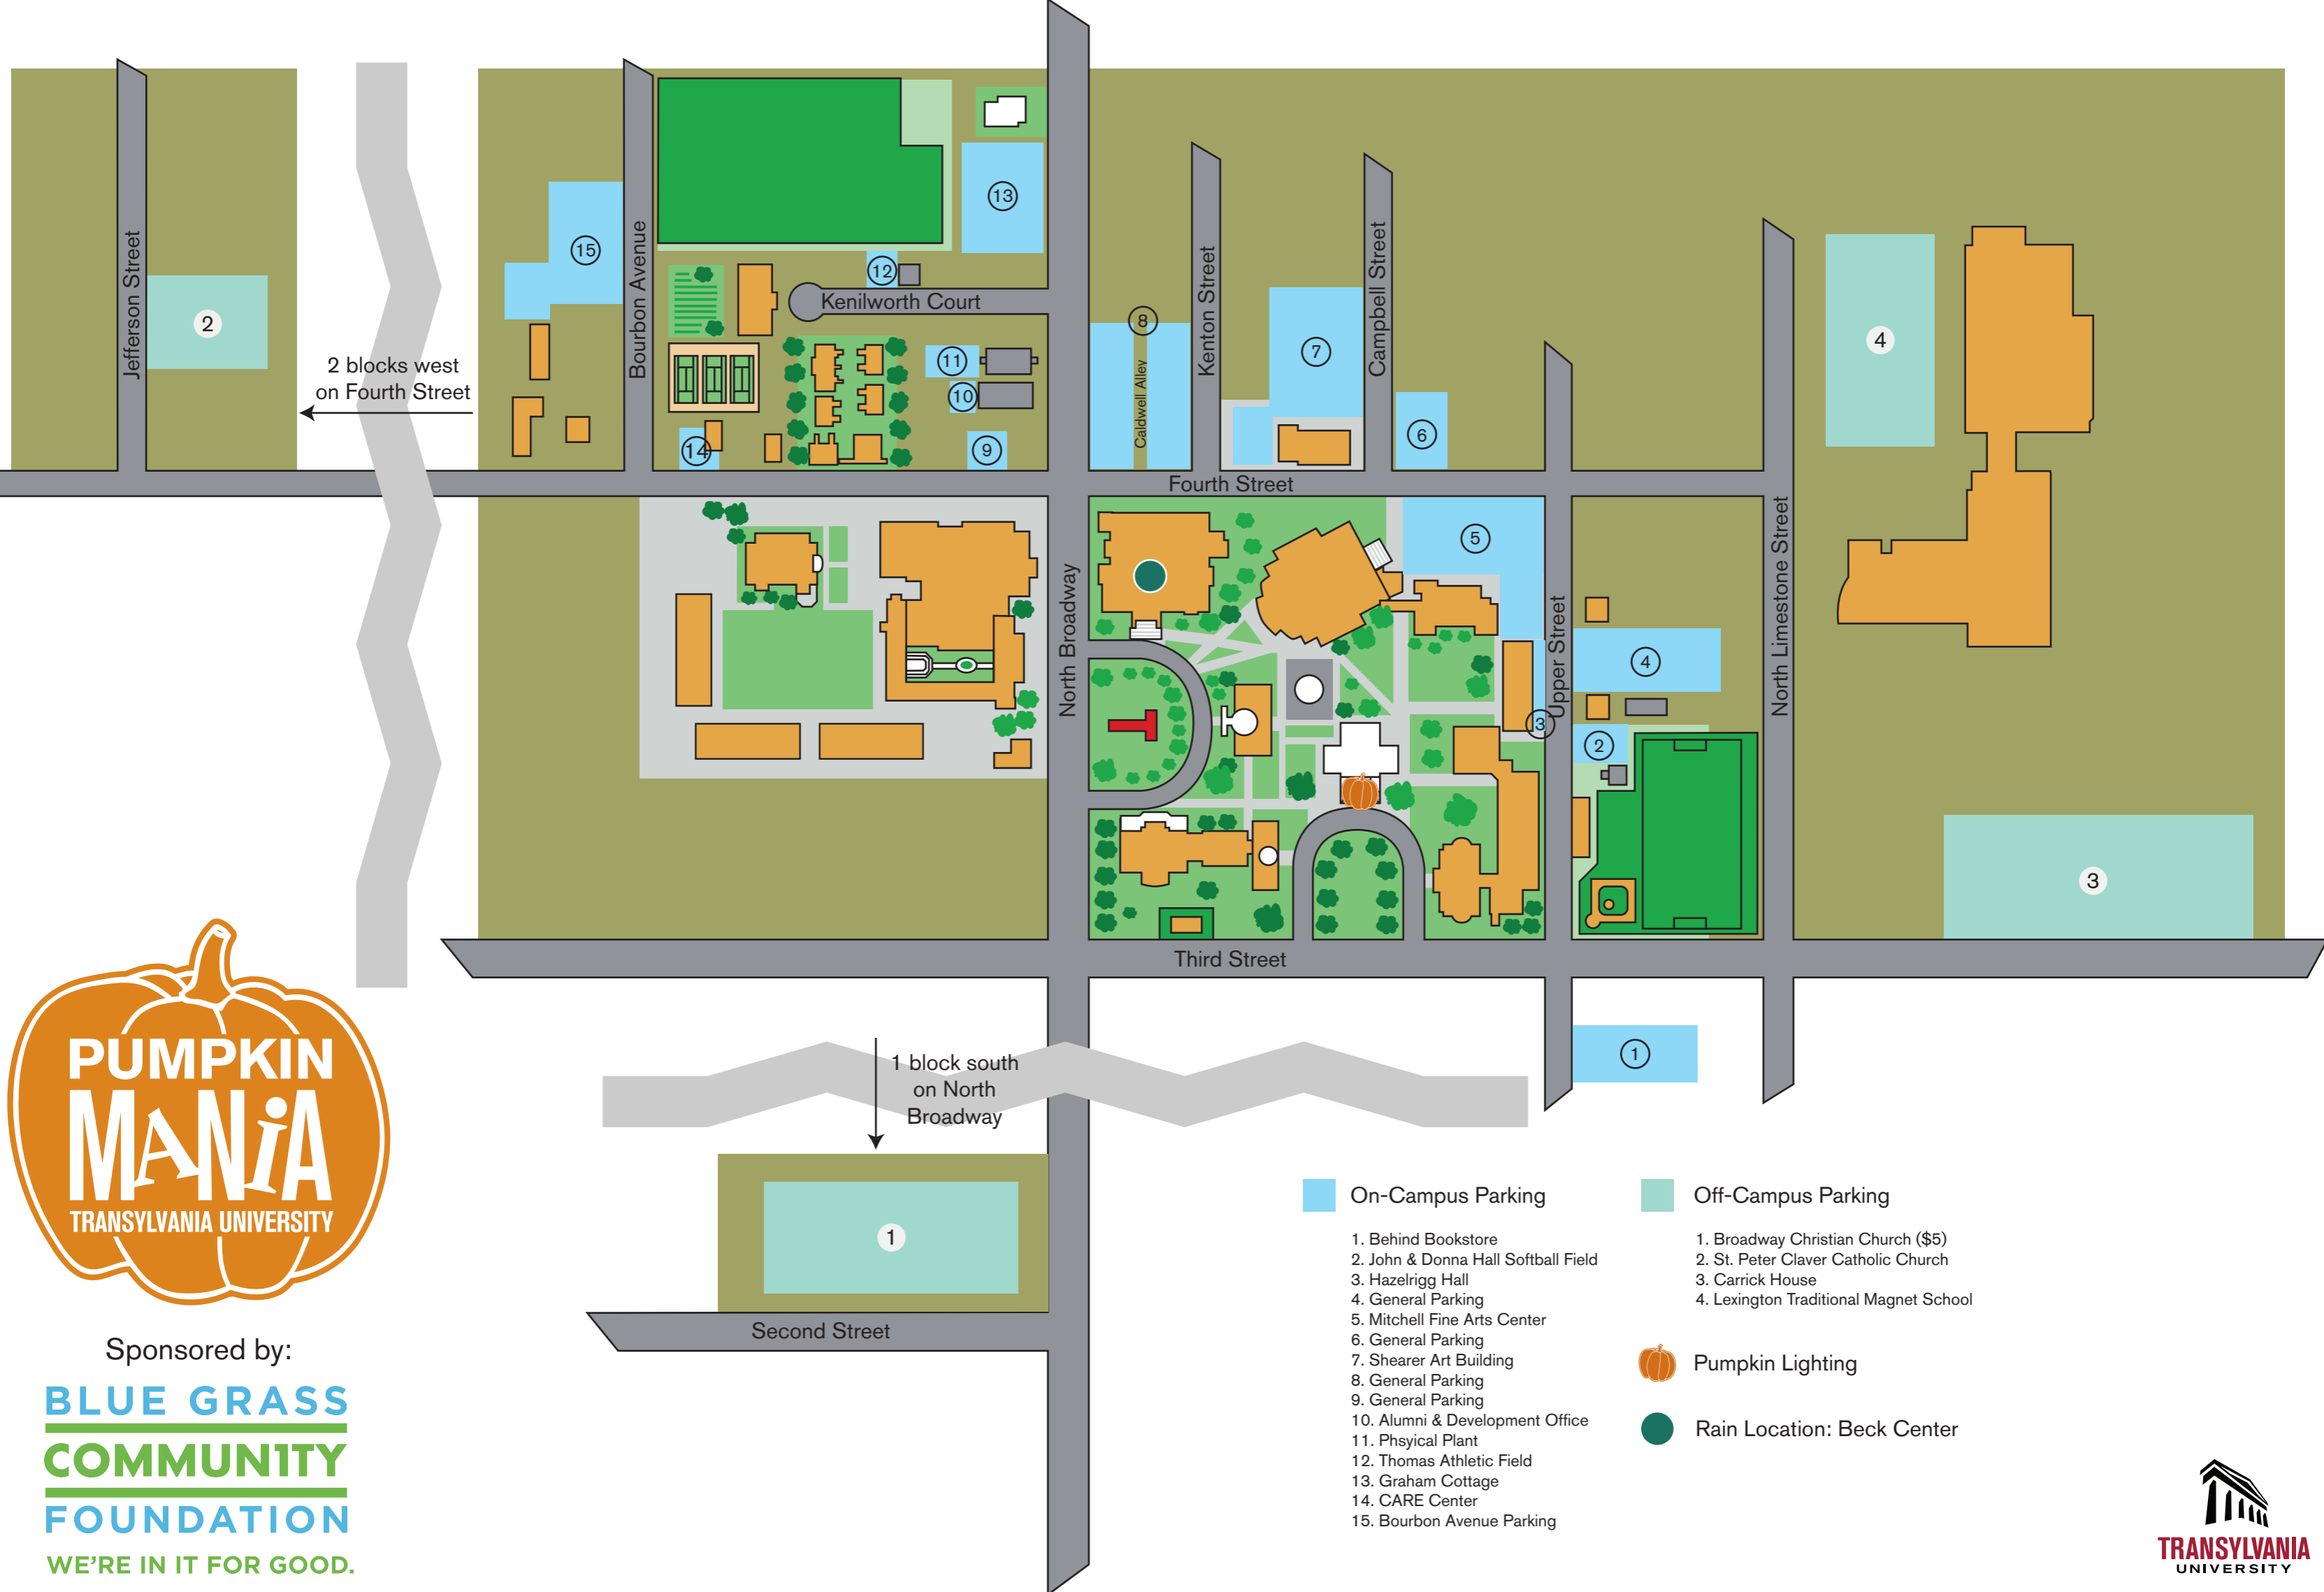

Sponsored by:

**BLUE GRASS  
COMMUNITY  
FOUNDATION**  
WE'RE IN IT FOR GOOD.

- |   |  |
|---|--|
|  On-Campus Parking |  Off-Campus Parking         |
| 1. Behind Bookstore   | 1. Broadway Christian Church (\$5)   |
| 2. John & Donna Hall Softball Field   | 2. St. Peter Claver Catholic Church  |
| 3. Hazelrigg Hall   | 3. Carrick House   |
| 4. General Parking  | 4. Lexington Traditional Magnet School   |
| 5. Mitchell Fine Arts Center  |  |
| 6. General Parking  |  |
| 7. Shearer Art Building   |  Pumpkin Lighting           |
| 8. General Parking  |  Rain Location: Beck Center |
| 9. General Parking  |  |
| 10. Alumni & Development Office   |  |
| 11. Physical Plant  |  |
| 12. Thomas Athletic Field   |  |
| 13. Graham Cottage  |  |
| 14. CARE Center   |  |
| 15. Bourbon Avenue Parking  |  |