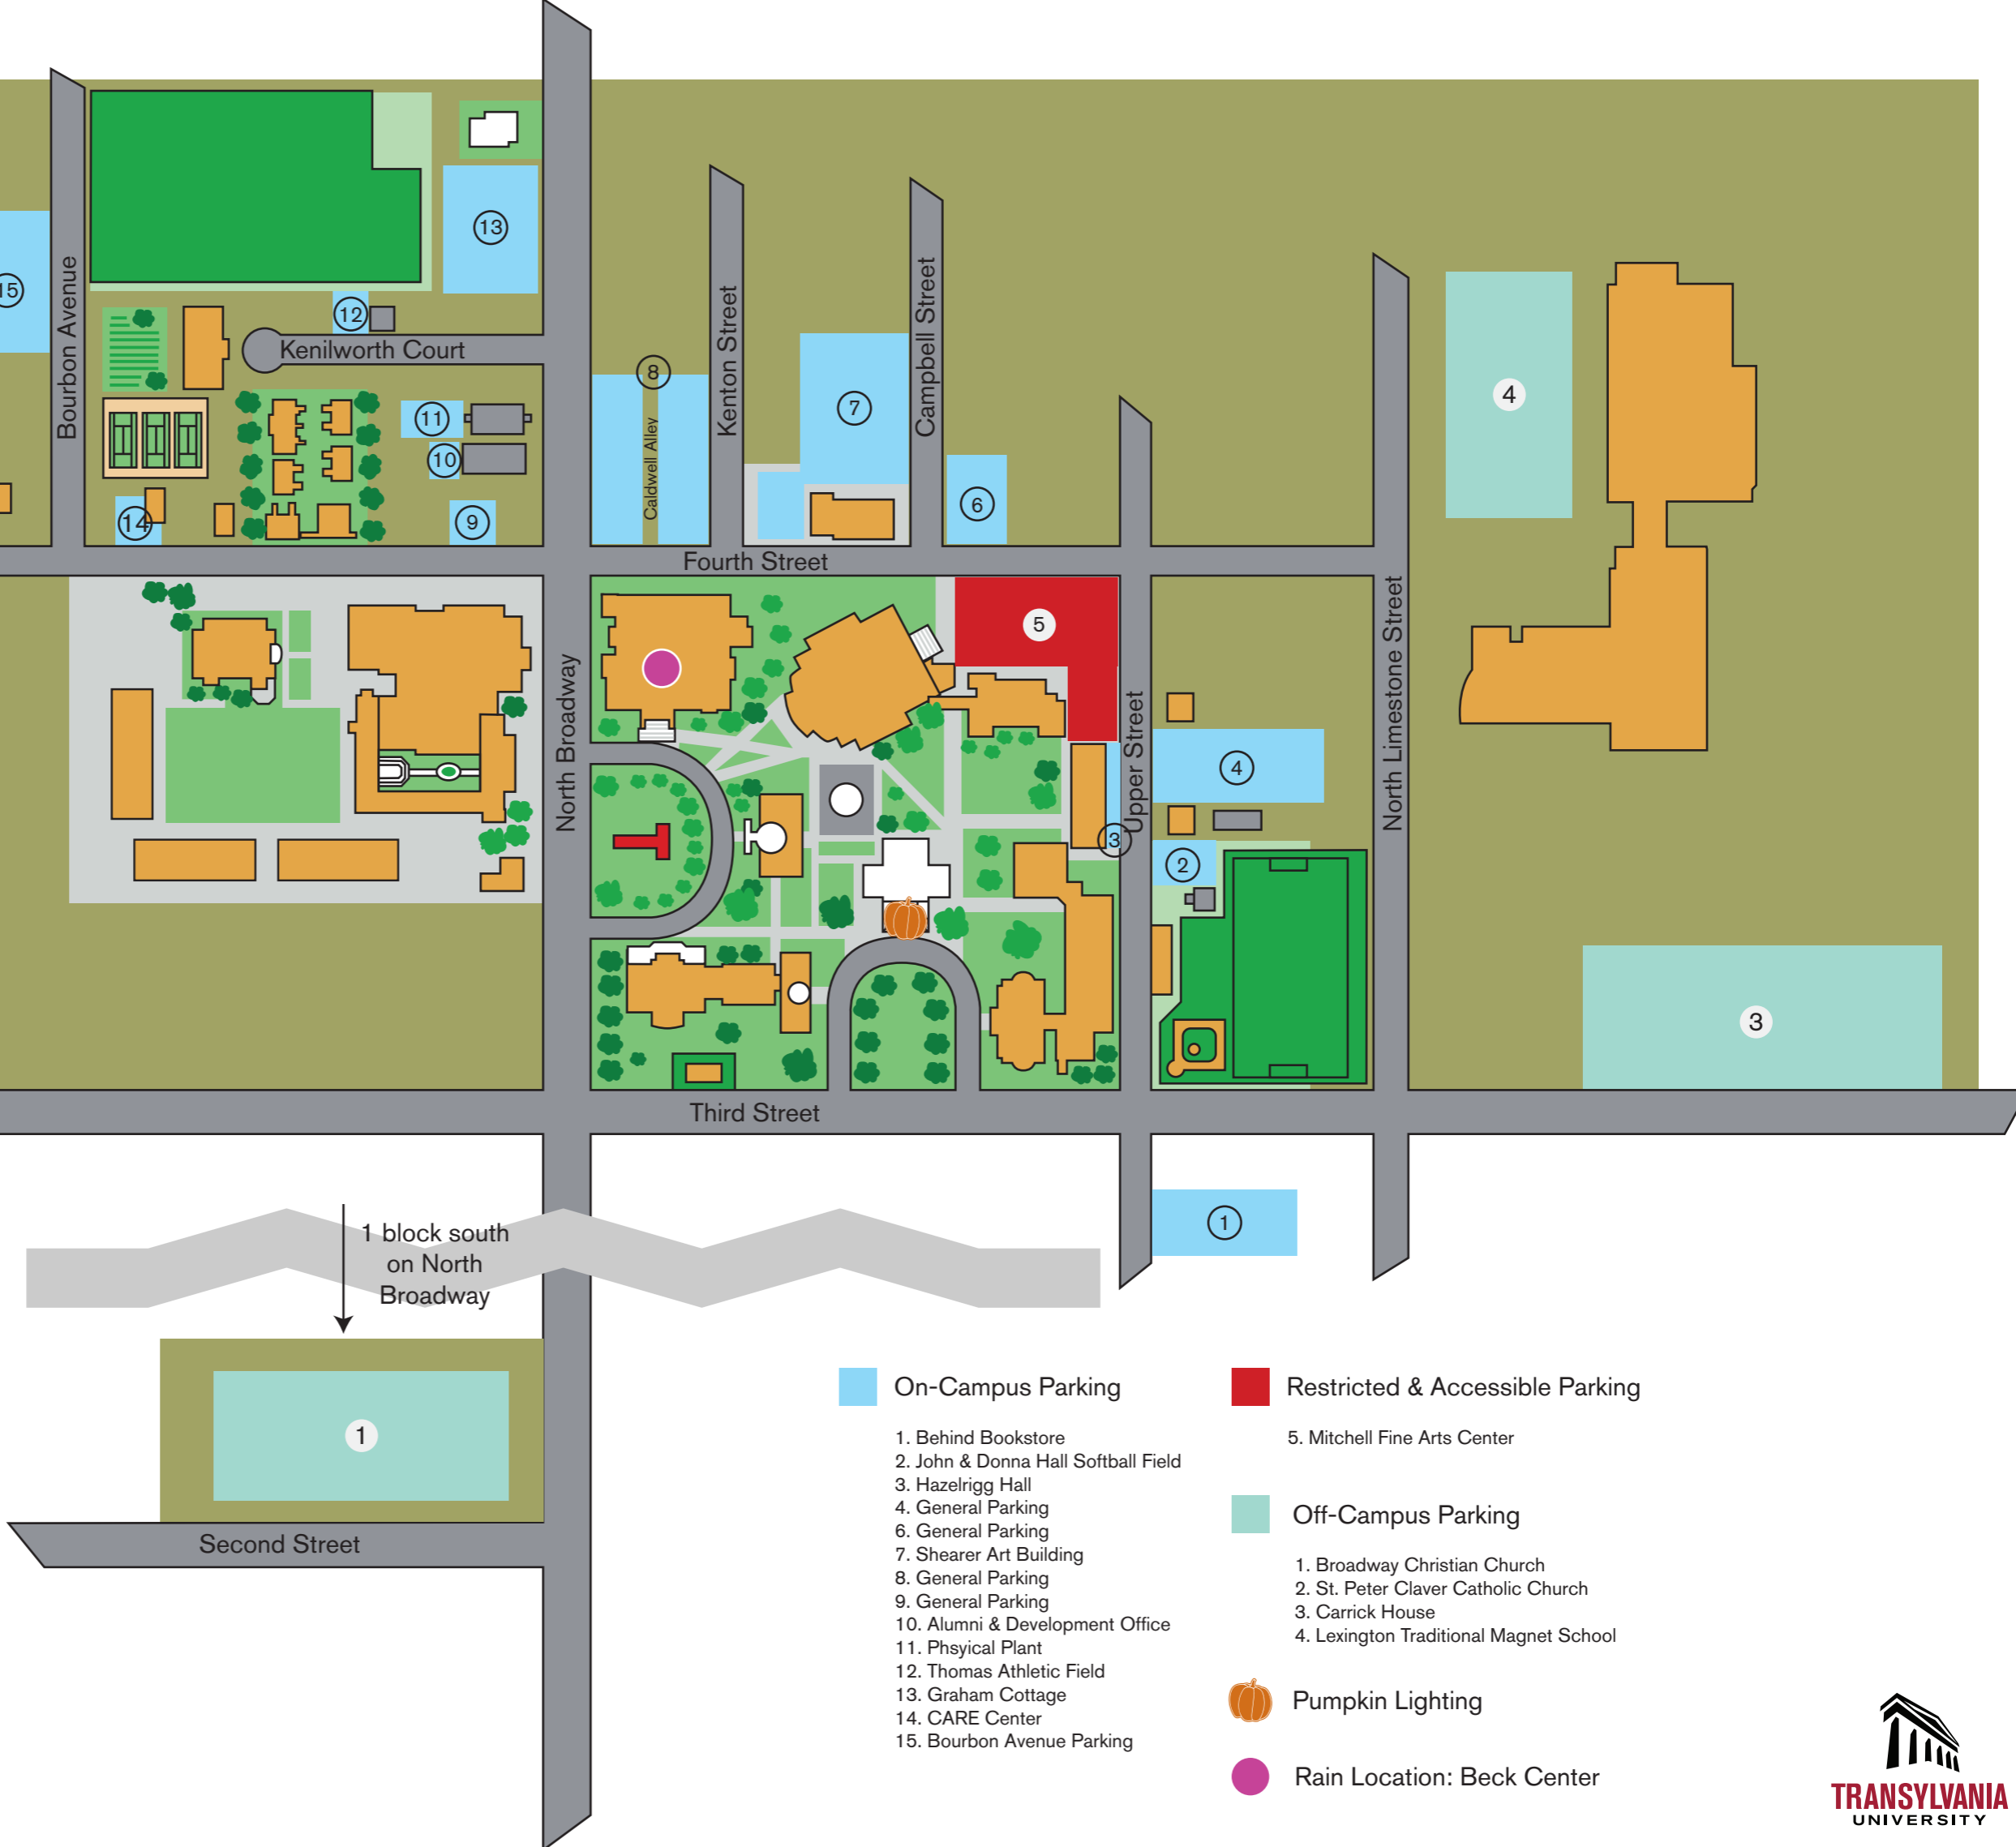

2 blocks west  
on Fourth Street

1 block south  
on North  
Broadway

- On-Campus Parking
  - Restricted & Accessible Parking
  - Off-Campus Parking
  - 🍁 Pumpkin Lighting
  - Rain Location: Beck Center
1. Behind Bookstore
  2. John & Donna Hall Softball Field
  3. Hazelrigg Hall
  4. General Parking
  5. Mitchell Fine Arts Center
  6. General Parking
  7. Shearer Art Building
  8. General Parking
  9. General Parking
  10. Alumni & Development Office
  11. Physical Plant
  12. Thomas Athletic Field
  13. Graham Cottage
  14. CARE Center
  15. Bourbon Avenue Parking