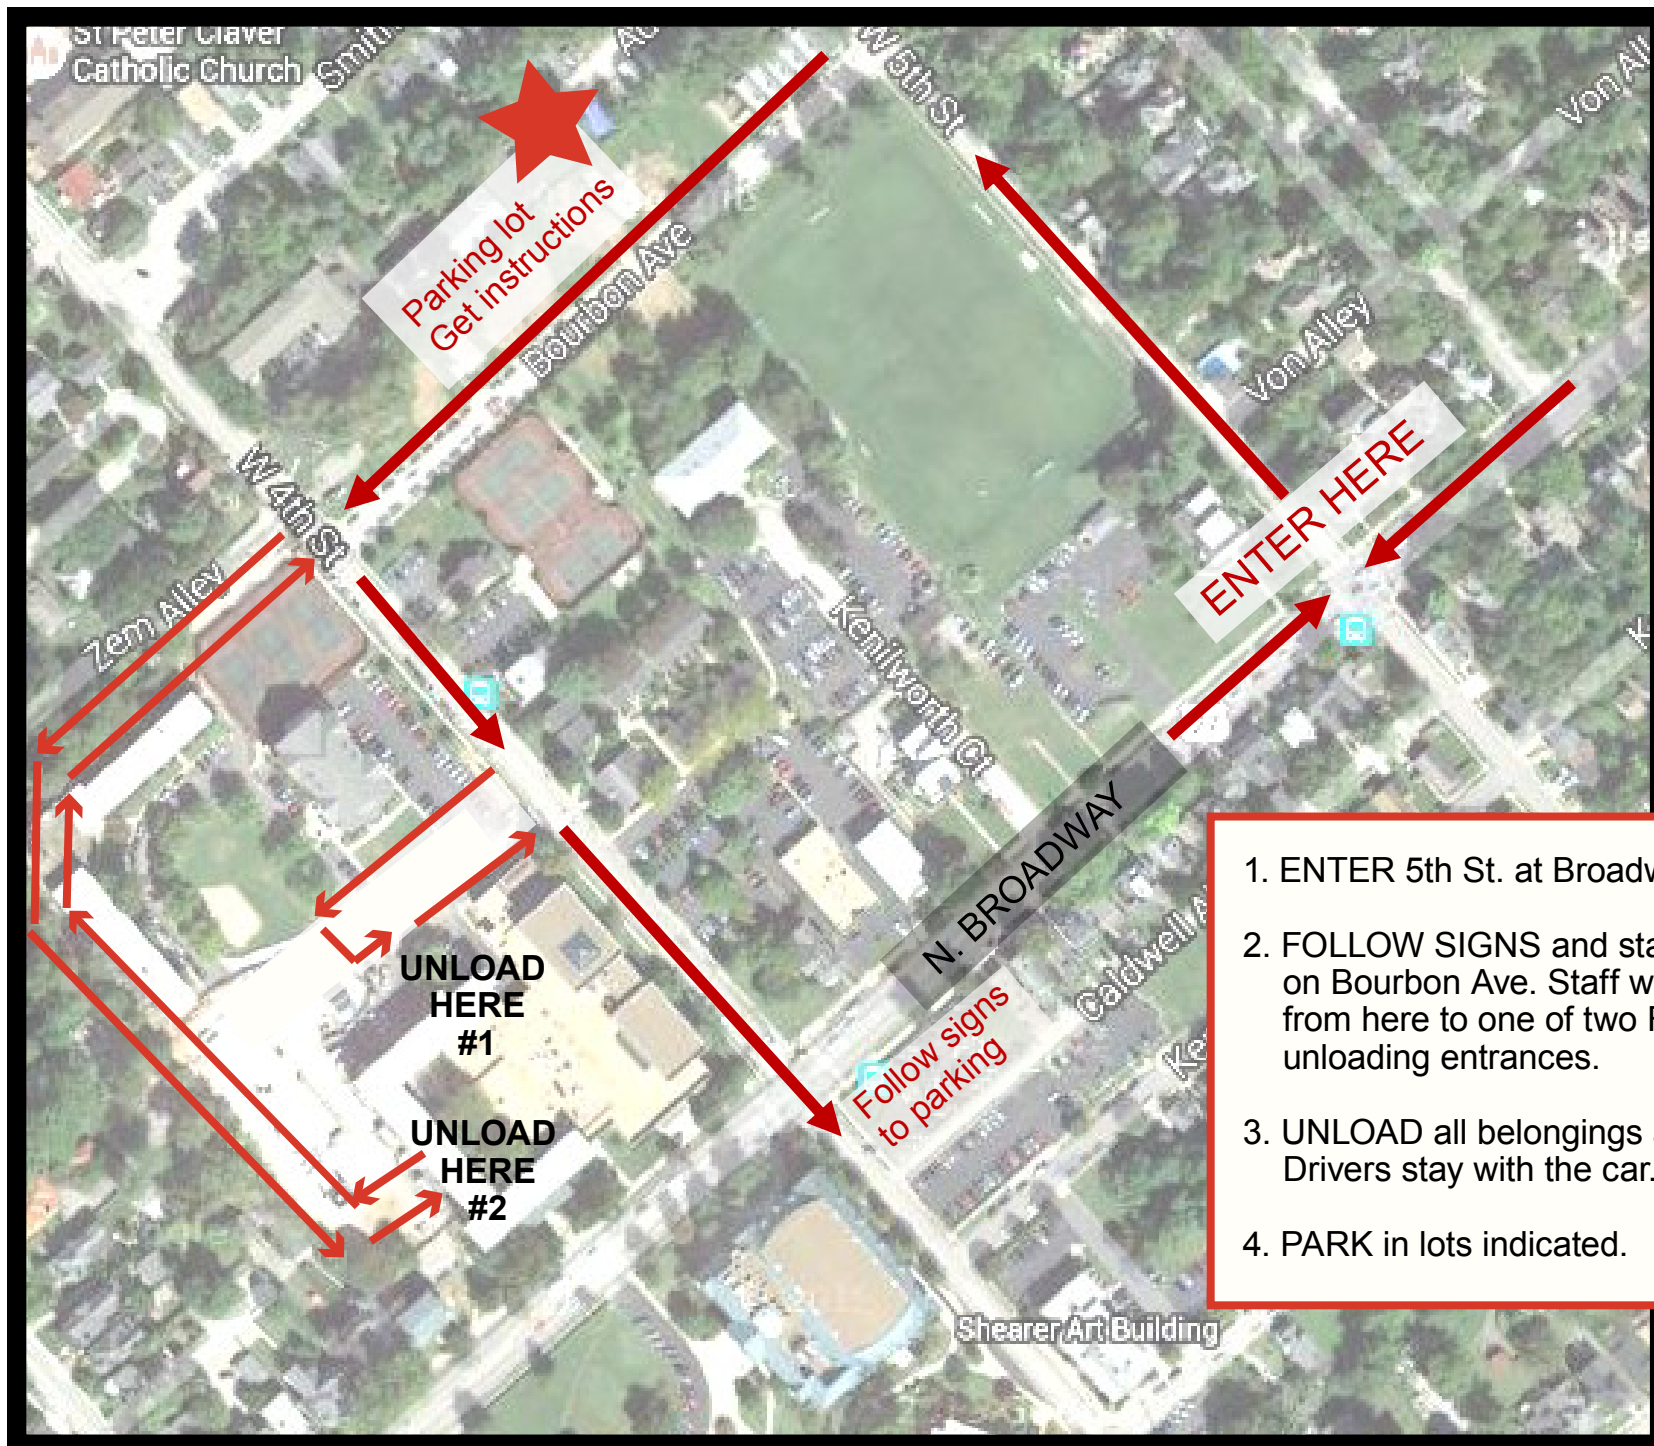

TRANSYLVANIA UNIVERSITY • Move-In Day 2016

1. ENTER 5th St. at Broadway.
2. FOLLOW SIGNS and staff to prep zone on Bourbon Ave. Staff will direct you from here to one of two Forrer Hall unloading entrances.
3. UNLOAD all belongings at Forrer Hall. Drivers stay with the car.
4. PARK in lots indicated.